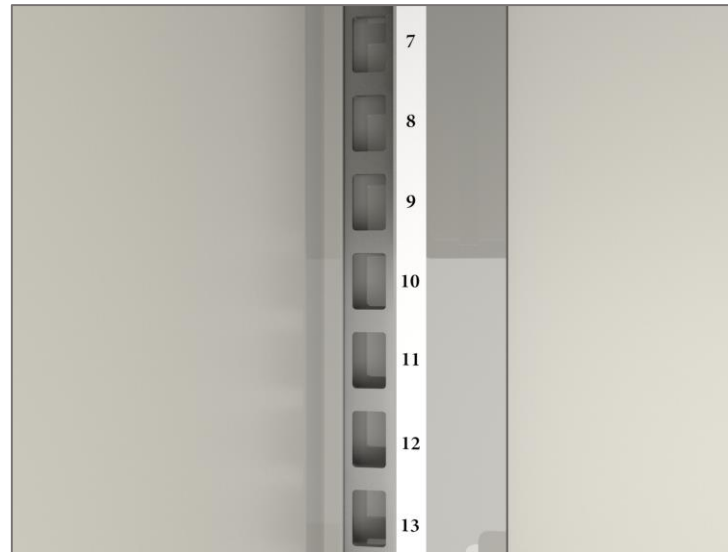

Display Technologies RSS

Key Attributes:
Fixture is light gray or cream color in pressed wood
Made for USSTC and mostly used for that product

Slotted uprights in the back of the fixture to mount shelves
Slots are spaced 1" vertically
Tape of printed numbers next to each slot. 1 to 84