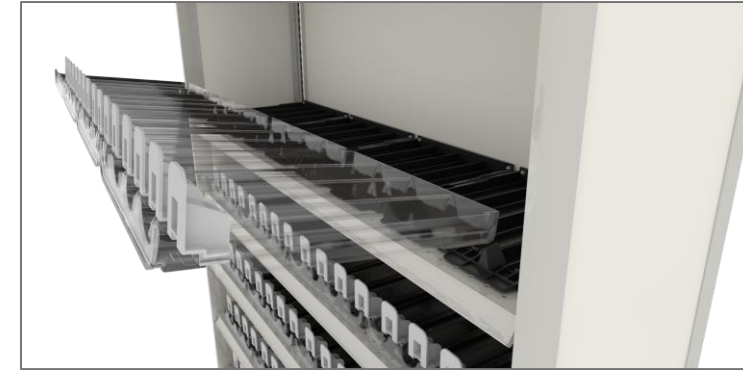

Display Technologies RSS

Key Attributes:
Fixture is light gray or cream color in pressed wood
Made for USSTC and mostly used for that product

Slotted uprights in the back of the fixture to mount shelves
Slots are spaced 1" vertically
Tape of printed numbers next to each slot. 1 to 84