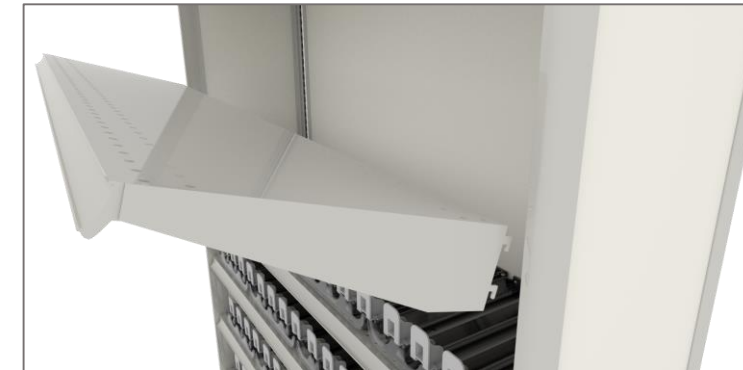

Display Technologies RSS

Key Attributes:
Fixture is light gray or cream color in pressed wood
Made for USSTC and mostly used for that product

Slotted uprights in the back of the fixture to mount shelves
Slots are spaced 1" vertically
Tape of printed numbers next to each slot. 1 to 84